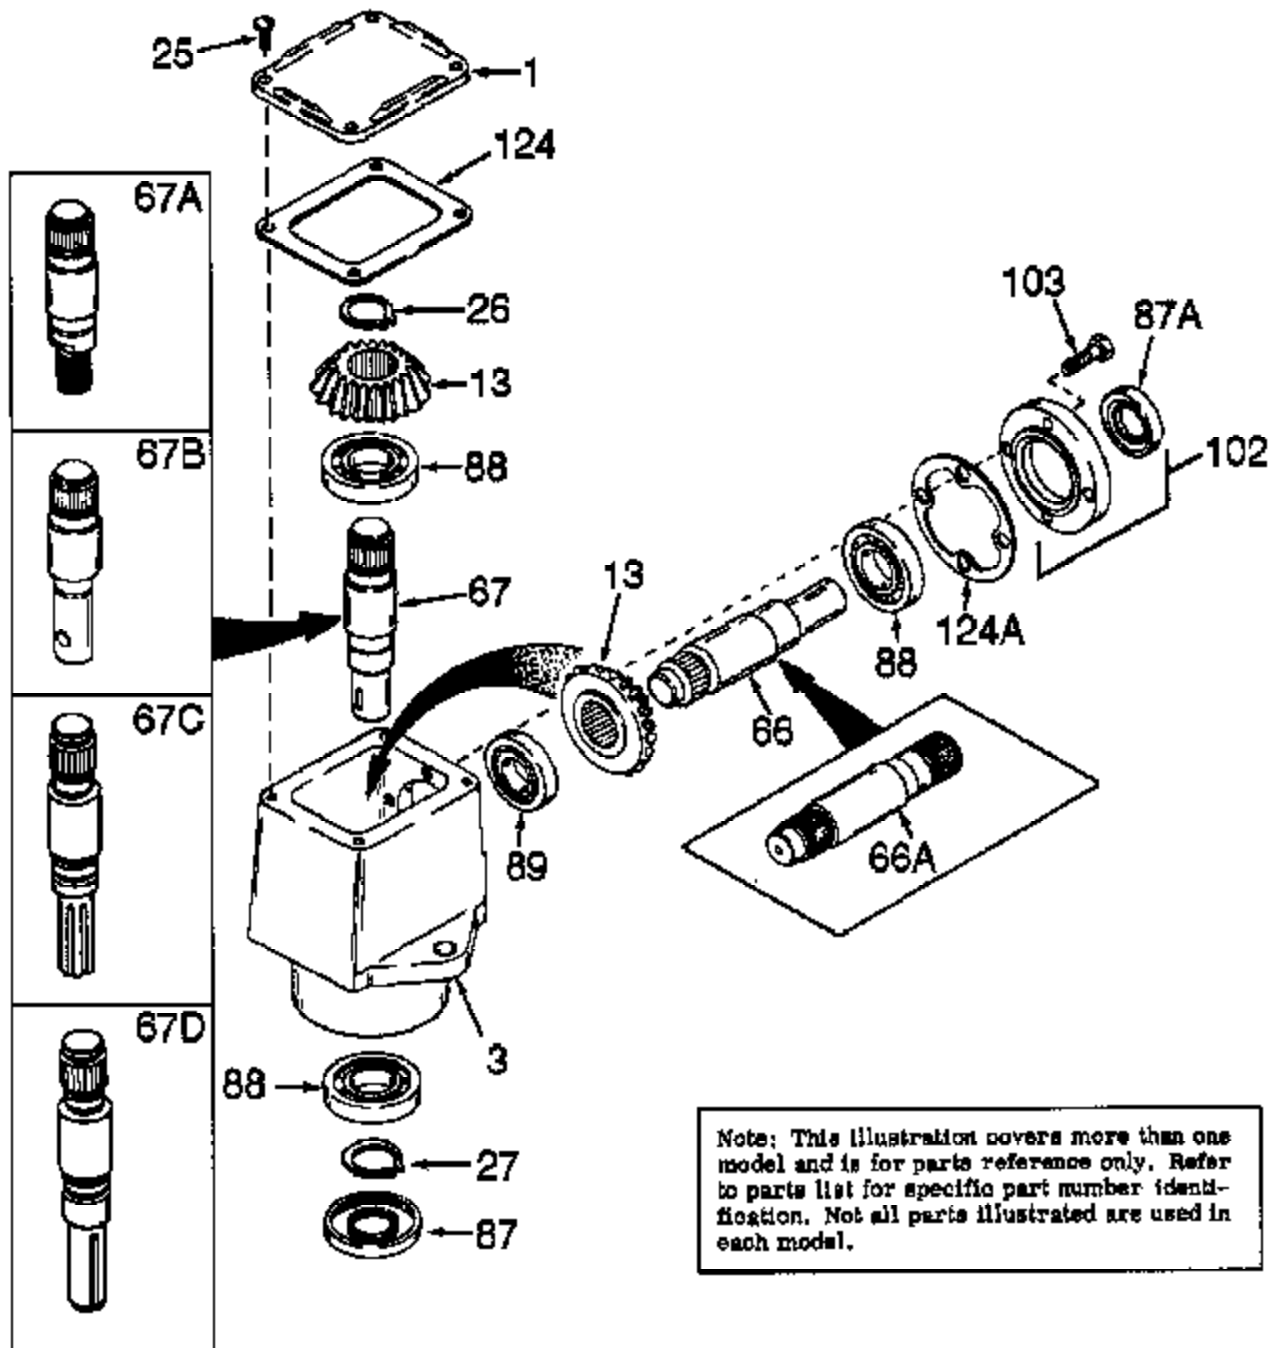

JOIST

SICHER IST DAS:
DAS ORIGINAL

**NOTE: PARTS NOT ILLUSTRATED
OR LISTED ARE SUPPLIED BY
EQUIPMENT MANUFACTURER.**

Note: This illustration covers more than one model and is for parts reference only. Refer to parts list for specific part number identification. Not all parts illustrated are used in each model.

Ref #	Part Number	Qty	Description
1	772035		Left Hand Cover
3	770026		Right Angle Drive Housing
13	778046		Miter Gear
25	792025		Screw, 10-24 x 1/2"
26	788018		Snap Ring
27	788019		Snap Ring
66A	776074		Input Pinion Shaft
67	776075		Output Shaft
87A	788031		Oil Seal
87	788029		Oil Seal
88	780034		Ball Bearing
89	780024		Ball Bearing
102	786029		Retainer Cap & Seal (Incl. 87A & 103)
103	792043		Screw, 1/4-20 x 1"
124A	788030B		Cap Gasket
124	788028		Cover Gasket

RAD-1696-P91 Page 2 of 2
Peerless